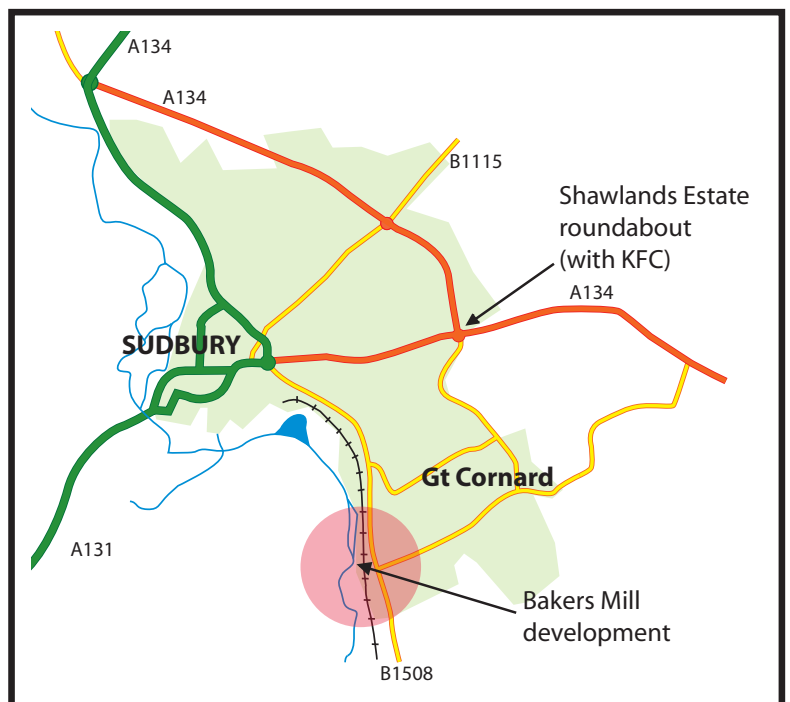

## DIRECTIONS:

From A 14, turn off at Bury St Edmunds (East) and take the A134 south to Sudbury. After the Sudbury/Melford bypass, continue on the A134 to roundabout (KFC on the left). Go straight over, continue until the junction with Canhams Rd (signposted Bakers Mill). Turn right and go to the end, turn right at the mini roundabout, then left. There is parking on the left hand side, before the railway crossing - please use a marked space for New Mill.

From Colchester, take the A134 to Sudbury. When nearly in Sudbury (roundabout with KFC) turn left and follow instructions as above.